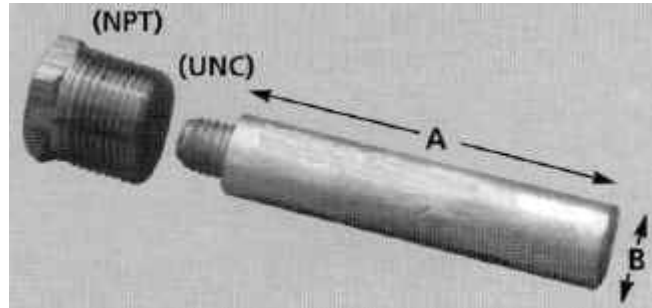

Part No.	A	B	NPT	UNC	Weight (Lbs)
MDE-00	2"	1/4"	1/8"	1/4"	0.04
MDE-0	1-3/4"	3/8"	1/4"	5/16"	0.10
MDE-1	2"	1/2"	3/8"	3/8"	0.17
MDE-1H	2"	3/8"	3/8"	3/8"	0.13
MDE-2	2"	5/8"	1/2"	7/16"	0.30
MDE-3	2"	3/4"	3/4"	1/2"	0.50
MDE-4	3-3/8"	3/4"	3/4"	1/2"	0.56
MDE-5	3-5/8"	3/4"	3/4"	1/2"	0.68

When Ordering if you only want the **ZINC** plug add the suffix "**Z**", if you want both the **ZINC & Brass** nut add the suffix "**C**" for Complete.